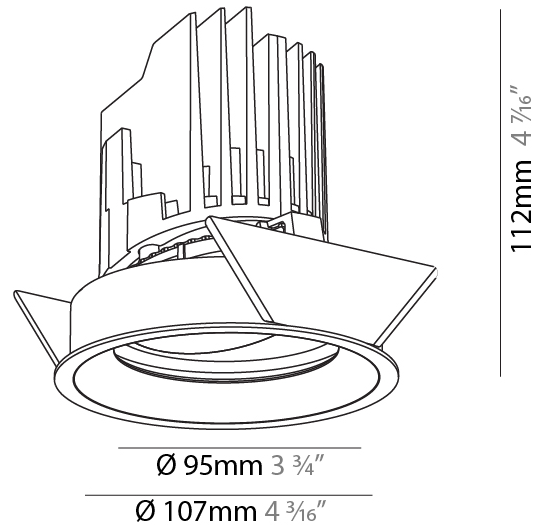

GENERAL

Series: Bioniq
Subseries: Bioniq Round Adjustable
Brand: Prolicht
Division: Architectural
Mounting Type: Recessed
Mounting Location: Ceiling
Subcategory: Downlight

PHYSICAL

Shape: Round
Diameter (mm): 107
Diameter (in): 4 3/16
Height (mm): 112
Height (in): 4 7/16
Min. Recessing Depth (mm): 130
Min. Recessing Depth (in): 5 1/8
Light Distribution: Adjustable / Downlight
Weight (kg): 0.46
Weight (lbs): 1.01
[Fixture Finish: SSR / BKV / CWI / CRY / HAB / UFT / ITA / RUA / FTG / MYG / LOD / PUS / FRO / FUP / KIA / POP / BLS / SPG / MEY / GOH / GUM / CHC / COM / ABZ / JAG / OBR / MOS / ROR](#)
Fixture Material: Aluminum Die Cast
Cut-out Measurements: 98mm / 3 7/8"

ELECTRICAL

Lamp Type: LED (Zhaga Standard)
Input Wattage (W): 16.5
Total Output Wattage (W): 14.7
Dimming: Dali Dimming
Driver Included: No
Driver Location: Recessed Housing
Driver Type: Constant Current - 120Vac
Driver Class: Class 2
Input Voltage (V): 120
Constant Current (MA): 350

LED

Number of LEDs: 1
Color Temperature (°K): Warm Dim
Max. Delivered Lumen (lm): 760
Nominal Lumen (lm): 1140
CRI: >90 CRI

OPTICAL

[Reflector°: 20 / 40 / 60](#)
Adjustability: Rotational 355°; Tilt 30°

RATINGS AND CERTIFICATIONS

Certified By: Certified for North American Standards
IP rating: IP20