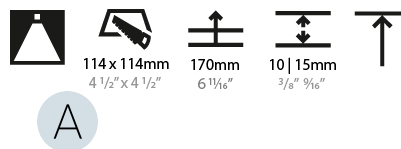

GENERAL

Series: Bioniq
Subseries: Bioniq Square Deep
Brand: Prolicht
Division: Architectural
Mounting Type: Recessed
Mounting Location: Ceiling
Subcategory: Downlight

PHYSICAL

Shape: Square
Length (mm): 119
Length (in): 4 11/16
Width (mm): 119
Width (in): 4 11/16
Depth (mm): 150
Depth (in): 5 7/8
Ceiling Thickness (mm): 10 / 12.5 / 15
Ceiling Thickness (in): 3/8 or 1/2 or 9/16
Min. Recessing Depth (mm): 170
Min. Recessing Depth (in): 6 11/16
Light Distribution: Downlight
Weight (kg): 0.592
Weight (lbs): 1.31

Fixture Finish: SSR / BKV / CWI / CRY / HAB / UFT / ITA / RUA / FTG / MYG / LOD / PUS / FRO / FUP / KIA / POP / BLS / SPG / MEY / GOH / GUM / CHC / COM / ABZ / JAG / OBR / MOS / ROR

Fixture Material: Aluminum Die Cast
Cut-out Measurements: 114mm / 4 1/2" x 114mm / 4 1/2"

ELECTRICAL

Lamp Type: LED (Zhaga Standard)
Total Output Wattage (W): 15
Dimming: Dali Dimming
Driver Included: No
Driver Location: Recessed Housing
Driver Type: Constant Current 120Vac
Housing: See components
Input Voltage (V): 120
Constant Current (MA): 350

LED

Number of LEDs: 1
Color Temperature (°K): Warm Dim
Max. Delivered Lumen (lm): 760
Nominal Lumen (lm): 1140
CRI: >90 CRI
Lamp Life (hrs): 50000

OPTICAL

Reflector: 20 / 40 / 60
Adjustability: Rotational 355°; Tilt 30°

RATINGS AND CERTIFICATIONS

Certified By: Certified for North American Standards
IP rating: IP20