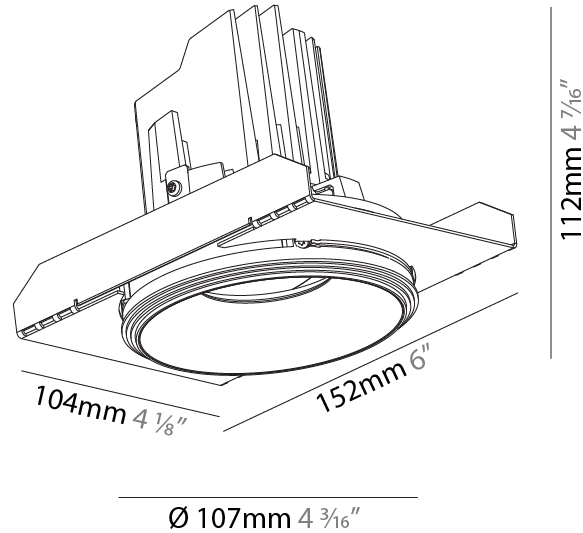

PHYSICAL

Shape: Round
Diameter (mm): 107
Diameter (in): 4 3/16
Height (mm): 112
Height (in): 4 7/16
Ceiling Thickness (mm): 10 / 12.5 / 15 / 25
Ceiling Thickness (in): 3/8 or 1/2 or 9/16 or 1
Min. Recessing Depth (mm): 130
Min. Recessing Depth (in): 5 1/8
Light Distribution: Adjustable / Downlight
Weight (kg): 0.609
Weight (lbs): 1.34
Fixture Finish: SSR / BKV / CWI / CRY / HAB / UFT / ITA / RUA / FTG / MYG / LOD / PUS / FRO / FUP / KIA / POP / BLS / SPG / MEY / GOH / GUM / CHC / COM / ABZ / JAG / OBR / MOS / ROR
Fixture Material: Aluminum Die Cast
Cut-out Measurements: Ø 111mm / 4 3/8"
Upon Request: Unique Ceiling Thickness

ELECTRICAL

Lamp Type: LED (Zhaga Standard)
Input Wattage (W): 16.5
Total Output Wattage (W): 14.7
Dimming: Dali Dimming
Driver Included: No
Driver Location: Recessed Housing
Driver Type: Constant Current - 120Vac
Driver Class: Class 2
Housing: See Components
Input Voltage (V): 120
Constant Current (MA): 350

LED

Number of LEDs: 1
Max. Delivered Lumen (lm): 770
Nominal Lumen (lm): 1140
CRI: >90 CRI
Lamp Life (hrs): 50000
Upon Request: RGB-W Tunable White Special Color Temperature Special LED

OPTICAL

Reflector: 20 / 40 / 60
Adjustability: Rotational 355°; Tilt 10°
Upon Request: Special Beam Angles

RATINGS AND CERTIFICATIONS

Certified By: Certified for North American Standards
IP rating: IP20