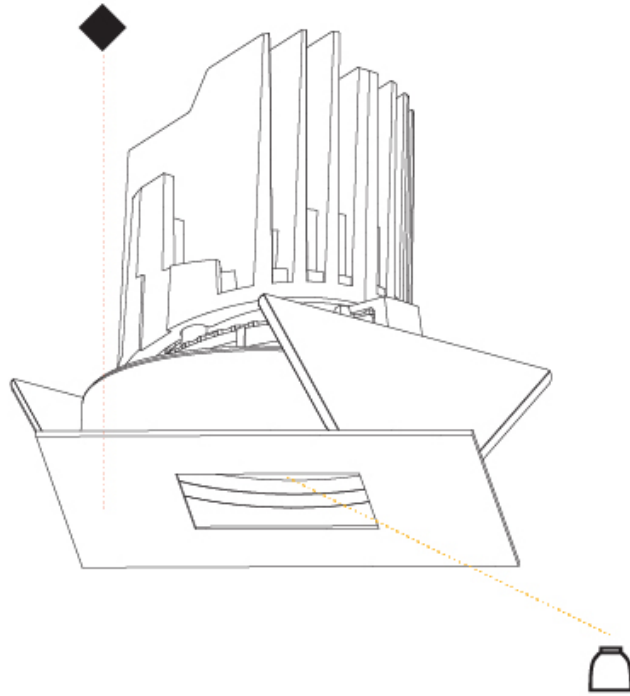

BIONIQ SQUARE PINHOLE RECESSED

A35554-

PROJECT

TYPE

SPECIFIER

QUANTITY

DATE

A