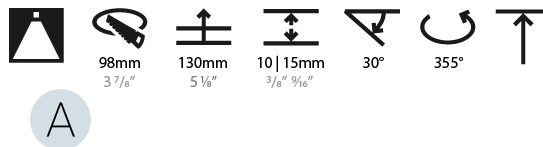

GENERAL

Series: Bioniq
Subseries: Bioniq Square Pinhole
Brand: Prolicht
Division: Architectural
Mounting Type: Recessed
Mounting Location: Ceiling
Subcategory: Downlight

PHYSICAL

Shape: Square
Length (mm): 107
Length (in): 4 3/16
Width (mm): 107
Width (in): 4 3/16
Depth (mm): 112
Depth (in): 4 7/16
Ceiling Thickness (mm): 10 / 12.5 / 15
Ceiling Thickness (in): 3/8 or 1/2 or 9/16
Min. Recessing Depth (mm): 130
Min. Recessing Depth (in): 5 1/8
Light Distribution: Adjustable / Downlight
Weight (kg): 0.463
Weight (lbs): 1.02
Fixture Finish: SSR / BKV / CWI / CRY / HAB / UFT / ITA / RUA / FTG / MYG / LOD / PUS / FRO / FUP / KIA / POP / BLS / SPG / MEY / GOH / GUM / CHC / COM / ABZ / JAG / OBR / MOS / ROR
Fixture Material: Aluminum Die Cast
Cut-out Measurements: 98mm / 3 7/8"

ELECTRICAL

Lamp Type: LED (Zhaga Standard)
Total Output Wattage (W): 15
Dimming: Dali Dimming
Driver Included: No
Driver Location: Recessed Housing
Driver Type: Constant Current - 120Vac
Housing: See components
Input Voltage (V): 120
Constant Current (MA): 350

LED

Number of LEDs: 1
Color Temperature (°K): Warm Dim
Max. Delivered Lumen (lm): 760
Nominal Lumen (lm): 1140
CRI: >90 CRI
Lamp Life (hrs): 50000

OPTICAL

Reflector°: 20 / 40 / 60
Adjustability: Rotational 355°; Tilt 30°

RATINGS AND CERTIFICATIONS

Certified By: Certified for North American Standards
IP rating: IP20