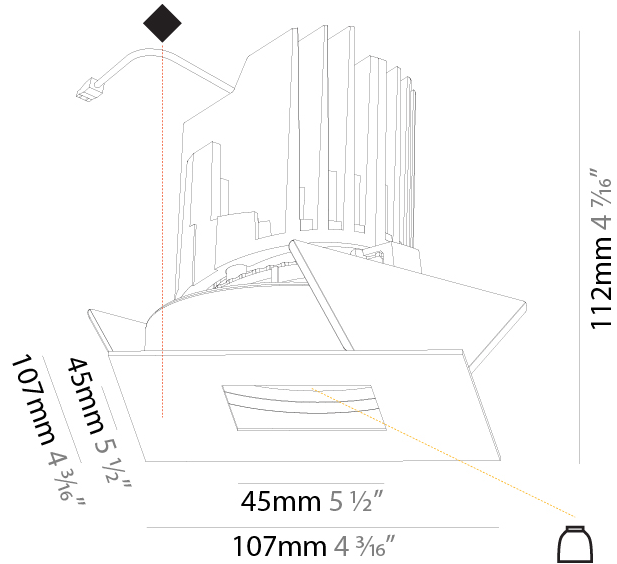

GENERAL

Series: Bioniq
Subseries: Bioniq Square Pinhole
Brand: Prolicht
Division: Architectural
Mounting Type: Recessed
Mounting Location: Ceiling
Subcategory: Downlight

PHYSICAL

Shape: Square
Length (mm): 107
Length (in): 4 3/16
Width (mm): 107
Width (in): 4 3/16
Depth (mm): 112
Depth (in): 4 7/16
Ceiling Thickness (mm): 10 / 12.5 / 15
Ceiling Thickness (in): 3/8 or 1/2 or 9/16
Min. Recessing Depth (mm): 130
Min. Recessing Depth (in): 5 1/8
Light Distribution: Adjustable / Downlight
Weight (kg): 0.463
Weight (lbs): 1.02
Fixture Finish: SSR / BKV / CWI / CRY / HAB / UFT / ITA / RUA / FTG / MYG / LOD / PUS / FRO / FUP / KIA / POP / BLS / SPG / MEY / GOH / GUM / CHC / COM / ABZ / JAG / OBR / MOS / ROR
Fixture Material: Aluminum Die Cast
Cut-out Measurements: 98mm / 3 7/8"

ELECTRICAL

Lamp Type: LED (Zhaga Standard)
Total Output Wattage (W): 15
Dimming: Dali Dimming
Driver Included: No
Driver Location: Recessed Housing
Driver Type: Constant Current - 120Vac
Housing: See components
Input Voltage (V): 120
Constant Current (MA): 350

LED

Number of LEDs: 1
Color Temperature (°K): Warm Dim
Max. Delivered Lumen (lm): 760
Nominal Lumen (lm): 1140
CRI: >90 CRI
Lamp Life (hrs): 50000

OPTICAL

Reflector°: 20 / 40 / 60
Adjustability: Rotational 355°; Tilt 30°

RATINGS AND CERTIFICATIONS

Certified By: Certified for North American Standards
IP rating: IP20