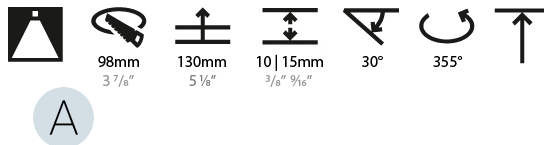

GENERAL

Series: Bioniq
Subseries: Bioniq Round Adjustable
Brand: Prolicht
Division: Architectural
Mounting Type: Recessed
Mounting Location: Ceiling
Subcategory: Downlight

PHYSICAL

Shape: Round
Diameter (mm): 107
Diameter (in): 4 3/16
Height (mm): 112
Height (in): 4 7/16
Min. Recessing Depth (mm): 130
Min. Recessing Depth (in): 5 1/8
Light Distribution: Adjustable / Downlight
Weight (kg): 0.46
Weight (lbs): 1.01
[Fixture Finish: SSR / BKV / CWI / CRY / HAB / UFT / ITA / RUA / FTG / MYG / LOD / PUS / FRO / FUP / KIA / POP / BLS / SPG / MEY / GOH / GUM / CHC / COM / ABZ / JAG / OBR / MOS / ROR](#)
Fixture Material: Aluminum Die Cast
Cut-out Measurements: 98mm / 3 7/8"

ELECTRICAL

Lamp Type: LED (Zhaga Standard)
Input Wattage (W): 16.5
Total Output Wattage (W): 14.7
Dimming: Dali Dimming
Driver Included: No
Driver Location: Recessed Housing
Driver Type: Constant Current - 120Vac
Driver Class: Class 2
Input Voltage (V): 120
Constant Current (MA): 350

LED

Number of LEDs: 1
Color Temperature (°K): Warm Dim
Max. Delivered Lumen (lm): 760
Nominal Lumen (lm): 1140
CRI: >90 CRI

OPTICAL

[Reflector°: 20 / 40 / 60](#)
Adjustability: Rotational 355°; Tilt 30°

RATINGS AND CERTIFICATIONS

Certified By: Certified for North American Standards
IP rating: IP20