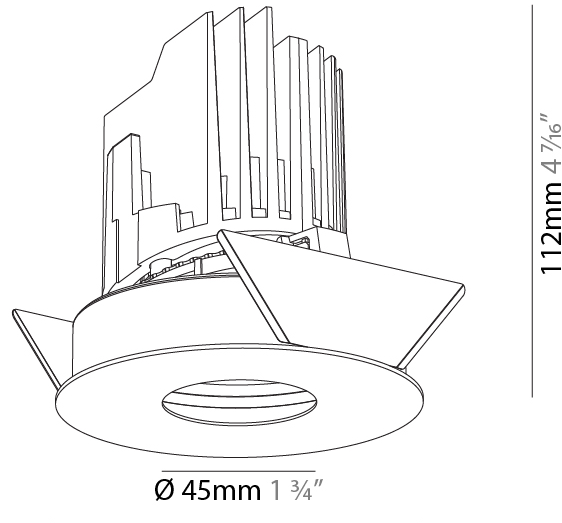

GENERAL

Series: Bioniq
Subseries: Bioniq Round Pinhole
Brand: Prolicht
Division: Architectural
Mounting Type: Recessed
Mounting Location: Ceiling
Subcategory: Downlight

PHYSICAL

Shape: Round
Diameter (mm): 107
Diameter (in): 4 3/16
Height (mm): 112
Height (in): 4 7/16
Ceiling Thickness (mm): 10 / 12.5 / 15
Ceiling Thickness (in): 3/8 or 1/2 or 9/16
Min. Recessing Depth (mm): 130
Min. Recessing Depth (in): 5 1/8
Light Distribution: Adjustable / Downlight
Weight (kg): 0.456
Weight (lbs): 1
Fixture Finish: SSR / BKV / CWI / CRY / HAB / UFT / ITA / RUA / FTG / MYG / LOD / PUS / FRO / FUP / KIA / POP / BLS / SPG / MEY / GOH / GUM / CHC / COM / ABZ / JAG / OBR / MOS / ROR
Fixture Material: Aluminum Die Cast
Cut-out Measurements: 98mm / 3 7/8"

ELECTRICAL

Lamp Type: LED (Zhaga Standard)
Total Output Wattage (W): 15
Dimming: Dali Dimming
Driver Included: No
Driver Location: Recessed Housing
Driver Type: Constant Current - 120Vac
Housing: See components
Input Voltage (V): 120
Constant Current (MA): 350

LED

Number of LEDs: 1
Color Temperature (°K): Warm Dim
Max. Delivered Lumen (lm): 760
Nominal Lumen (lm): 1140
CRI: >90 CRI
Lamp Life (hrs): 50000

OPTICAL

Reflector: 20 / 40 / 60
Adjustability: Rotational 355°; Tilt 30°

RATINGS AND CERTIFICATIONS

Certified By: Certified for North American Standards
IP rating: IP20

PROJECT
TYPE
SPECIFIER
QUANTITY
DATE