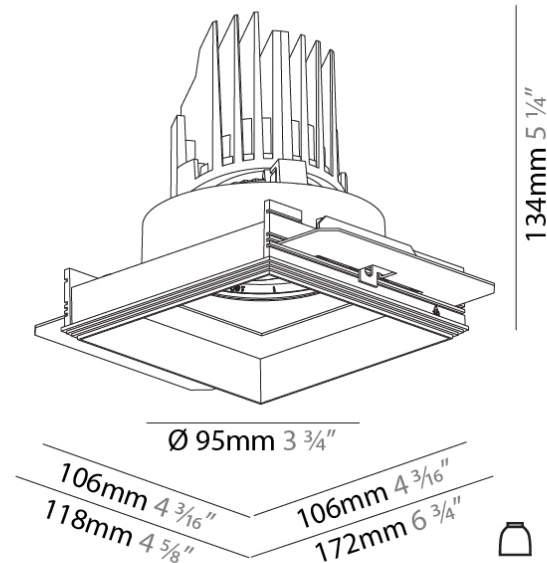

Cut-out Measurements: 120mm / 4 3/4" x 120mm / 4 3/4"
Upon Request: Unique Ceiling Thickness

ELECTRICAL

Lamp Type: LED (Zhaga Standard)
Input Wattage (W): 16.5
Total Output Wattage (W): 14.7
Dimming: Dali Dimming
Driver Included: No
Driver Location: Recessed Housing
Driver Type: Constant Current - 120Vac
Driver Class: Class 2
Housing: See Components
Input Voltage (V): 120
Constant Current (MA): 350

LED

Number of LEDs: 1
Max. Delivered Lumen (lm): 770
Nominal Lumen (lm): 1140
CRI: >90 CRI
Lamp Life (hrs): 50000
Upon Request: RGB-W Tunable White Special Color Temperature Special LED

OPTICAL

Reflector: 20 / 40 / 60
Adjustability: Rotational 355°; Tilt 30°
Upon Request: Special Beam Angles

RATINGS AND CERTIFICATIONS

UL Listed, ENEC, CE, RoHS, Energy Star, and other international standards. For assistance on 'custom' specifications, contact zteam@zaneen.com. In a constant effort to supply the best product, we reserve the right to change specifications or materials without notice. The most recent specification sheets are found at zaneen.com
IP rating: IP20