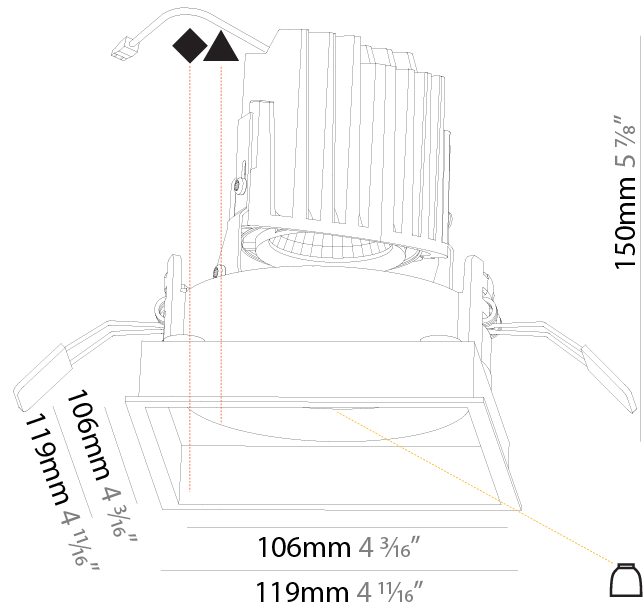

GENERAL

Series: Bioniq
Subseries: Bioniq Square Deep
Brand: Prolicht
Division: Architectural
Mounting Type: Recessed
Mounting Location: Ceiling
Subcategory: Downlight

PHYSICAL

Shape: Square
Length (mm): 119
Length (in): 4 11/16
Width (mm): 119
Width (in): 4 11/16
Depth (mm): 150
Depth (in): 5 7/8
Ceiling Thickness (mm): 10 / 12.5 / 15
Ceiling Thickness (in): 3/8 or 1/2 or 9/16
Min. Recessing Depth (mm): 170
Min. Recessing Depth (in): 6 11/16
Light Distribution: Downlight
Weight (kg): 0.592
Weight (lbs): 1.31

Fixture Finish: SSR / BKV / CWI / CRY / HAB / UFT / ITA / RUA / FTG / MYG / LOD / PUS / FRO / FUP / KIA / POP / BLS / SPG / MEY / GOH / GUM / CHC / COM / ABZ / JAG / OBR / MOS / ROR

Fixture Material: Aluminum Die Cast
Cut-out Measurements: 114mm / 4 1/2" x 114mm / 4 1/2"

ELECTRICAL

Lamp Type: LED (Zhaga Standard)
Total Output Wattage (W): 15
Dimming: Dali Dimming
Driver Included: No
Driver Location: Recessed Housing
Driver Type: Constant Current 120Vac
Housing: See components
Input Voltage (V): 120
Constant Current (MA): 350

LED

Number of LEDs: 1
Color Temperature (°K): Warm Dim
Max. Delivered Lumen (lm): 760
Nominal Lumen (lm): 1140
CRI: >90 CRI
Lamp Life (hrs): 50000

OPTICAL

Reflector: 20 / 40 / 60
Adjustability: Rotational 355°; Tilt 30°

RATINGS AND CERTIFICATIONS

Certified By: Certified for North American Standards
IP rating: IP20