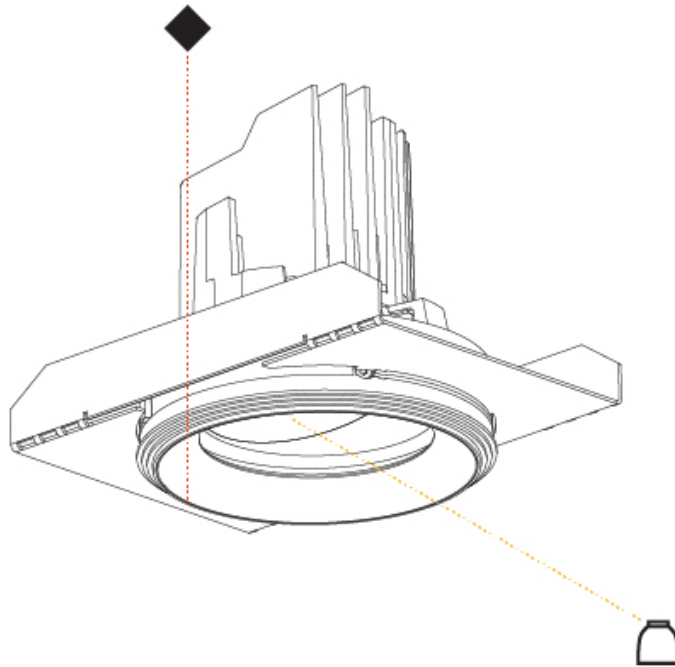

BIONIQ ROUND ADJUSTABLE TRIMLESS

A35527-

PROJECT	_____
TYPE	_____
SPECIFIER	_____
QUANTITY	_____
DATE	_____